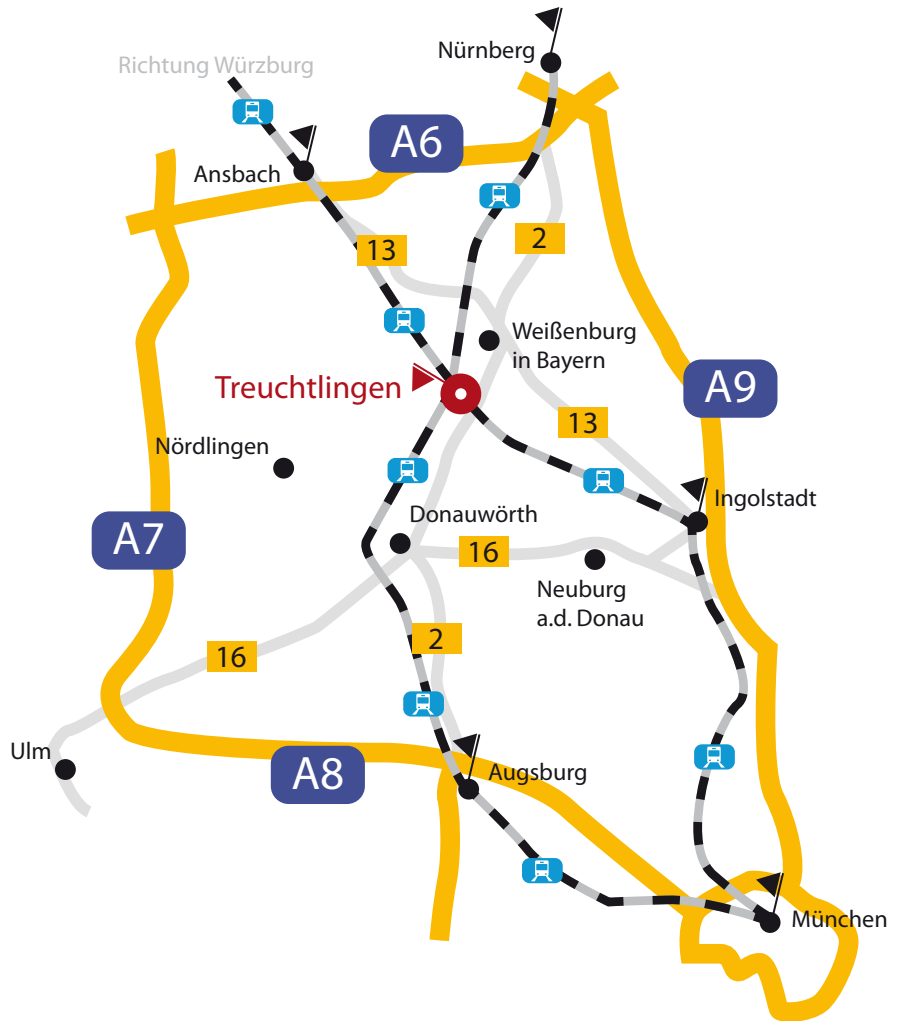

Directions Sketch & Contact

We look forward to your visit!

Altmühltherme Treuchtlingen

Bürgermeister-Döbler-Allee 12
91757 Treuchtlingen

Contact and Booking:

Tel. 09142/96 02-0

09142/96 03-0

Fax 09142/96 02-23

info@altmuehltherme.de

www.altmuehltherme.de

Impressum

Altmühltherme Treuchtlingen
Manager: Hermann Wißmüller
Bürgermeister-Döbler-Allee 12
91757 Treuchtlingen

Opening hours

Hot Springs

Mo	09:00 - 20:00
Tu, We, Th	09:00 - 21:00
Fr	09:00 - 22:00
Sa + Su	09:00 - 20:00
Holidays	09:00 - 20:00

Sauna

Tu	14:00 - 21:00	men
We	14:00 - 22:00	women
Th	14:00 - 21:00	mixed
Fr	14:00 - 22:00	mixed
Sa + Su	11:00 - 20:00	mixed
Holidays	11:00 - 20:00	mixed

Dead Sea Salt Grotto

Mo - Th 09:00 - 19:00
at the top of the hour

Slide and Wave Area

Mo	14:00 - 20:00	normal
Tu + We	14:00 - 21:00	normal
Th	14:00 - 21:00	diving platform opened
Fr	14:00 - 22:00	waves
Sa + Su	09:00 - 20:00	waves

Weekdays during the Bavarian school vacation
the Slide and wave area is opened and with
waves from 9 o'clock.

Closing

Slide and wave area
04.10. - 07.11.10

Hot Springs
02.05. - 09.05.11

Quelle purer Lebenslust.

Altmühltherme
Treuchtlingen